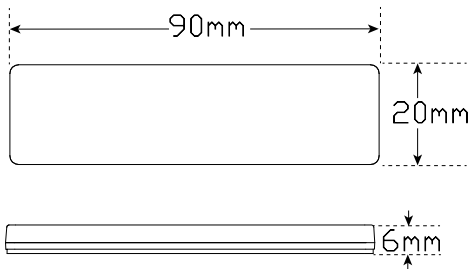

9020 Series Stick On Reflex Reflectors

ECE
Approved
100%
Waterproof
5 Year
Warranty

- Premium Quality Products
- Low profile design
- High Quality 3m Tape
- 5 Year Warranty

Function Reflex Reflector
Size 70mm x 30mm x 6mm
Lens PMMA
Base ABS

Approvals	Function	CTA
ECE	Amber Reflector	060057
ECE	Red Reflector	060072
ECE	White Reflector	060071

Fitting Instructions

Remove tape backing and place onto flat surface; apply firm hand pressure to ensure adhesion. Please refer to ADR 1/00 for mounting instructions.